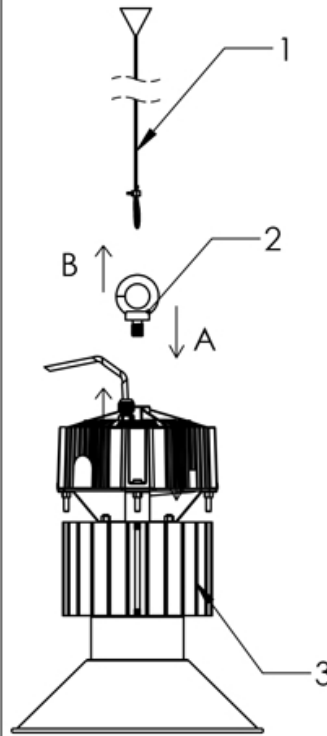

AMIN HIGH BAY

گروه روشنایی آرند

IP 65
 IK07
 3000-6000 KELVIN COLOR TEMPERATURE
 100 w TOTAL POWER
 4.5 Kg WEIGHT
 INDOOR AND OUTDOOR
 PLUG AND PLAY CONNECTOR

INSTALLATION

1:BOXEL WIRE

2: HOOK

3:LED LIGHT

(DRIVER:60W)