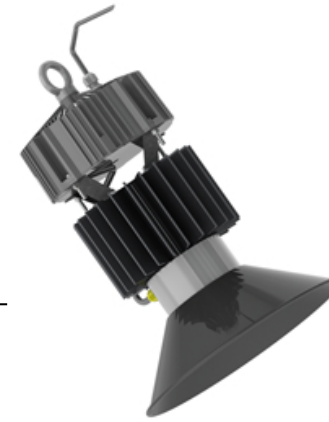

AMIN HIGH BAY

گروه روشنایی آرند

IP 65
 IK07
 3000-6000 KELVIN COLOR TEMPERATURE
 100 w TOTAL POWER
 4.5 Kg WEIGHT
 INDOOR AND OUTDOOR
 PLUG AND PLAY CONNECTOR

INSTALLATION

1:BOXEL WIRE

2: HOOK

3:LED LIGHT

(DRIVER:60W)