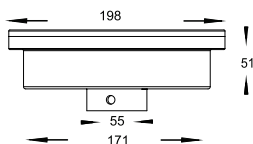

Dimensions:  $\varnothing$  198 x 51 mm

Total power: 30 w

Luminaire luminous flux: 2100 lm

Luminaire efficacy: 70

Weight: 2.8 kg