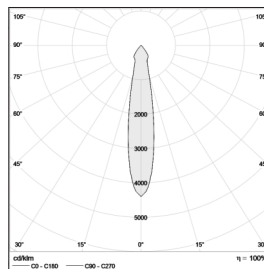

## FAMILY OF POOL SPOT, FLOOD LIGHT LED OPERATING AT 30W, 24 VDC INPUT DELIVERING OUTSTANDING PERFORMANCE OF 2100LM.

Dimensions:  $\varnothing$  198 x 51 mm

Total power: 30 w

Luminaire luminous flux: 2100 lm

Luminaire efficacy: 70

Weight: 2.8 kg