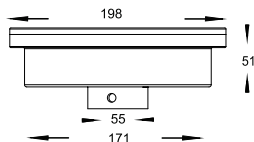

12PS302003

FAMILY OF POOL SPOT, FLOOD LIGHT LED OPERATING AT 30W, 24 VDC INPUT DELIVERING OUTSTANDING PERFORMANCE OF 2100LM.

Technical description

The free standing underwater LED lights can be used with a variety of fountain nozzle to give spectacular colors to water with its white or RGB color changing technology. Ideal for sequenced fountain as the DMX controllability provides additional control for choreographed sequencing effects and virtual effects with water. Available in white LED as on/off control for non-sequencing fountains. Optional rock guard is available on request. steel 361 body material.

Dimensions: \varnothing 198 x 51 mm

Total power: 30 w

Luminaire luminous flux: 2100 lm

Luminaire efficacy: 70

Weight: 2.8 kg

Application

- Pool spot
- Flood light

Correlated color temperature: 4000 kelvin
 Rated median useful life: 5000h L70 at 25°C
 Luminaire input power: 30W