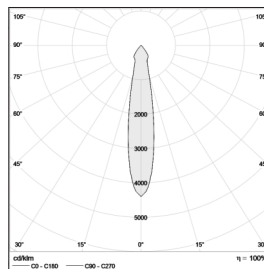

12PS302003

FAMILY OF POOL SPOT, FLOOD LIGHT LED OPERATING AT 30W, 24 VDC INPUT DELIVERING OUTSTANDING PERFORMANCE OF 2100LM.

Technical description

The free standing underwater LED lights can be used with a variety of fountain nozzle to give spectacular colors to water with its white or RGB color changing technology. Ideal for sequenced fountain as the DMX controllability provides additional control for choreographed sequencing effects and virtual effects with water. Available in white LED as on/off control for non-sequencing fountains. Optional rock guard is available on request. steel 361 body material.

Dimensions: \varnothing 198 x 51 mm

Total power: 30 w

Luminaire luminous flux: 2100 lm

Luminaire efficacy: 70

Weight: 2.8 kg

Application

- Pool spot
- Flood light

Correlated color temperature: 4000 kelvin
 Rated median useful life: 5000h L70 at 25°C
 Luminaire input power: 30W