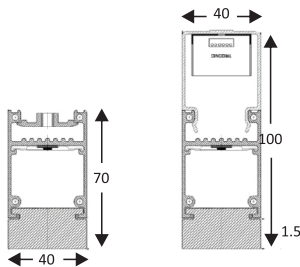

Technical description

Luminaire for indoor architectural linear lighting, LED color temperature is 3000 kelvin. A surface LED luminaire, flat direct light distribution with 20 mm opaque PMMA diffuser and body: extruded anodize aluminum (powder coating an option). Class I electrical, IP44 (IP54 only for option). Total power: 20 w/m, slave luminaire for DALI control (an option only) with LED converter. Chromaticity tolerance (initial MacAdam: 3). Color rendering Ra>80.

Dimensions: 1600 x 40 x 100 mm
 Total power: 32 w
 Luminaire luminous flux: 896 lm
 Luminaire efficacy: 28 lm/w
 Weight: 3.4 kg

Application

- ALUCOD ceiling
- Shopping mall
- Exhibition hall
- Food court