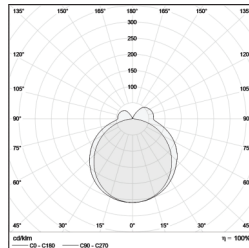

LIOSA MID

12PD102001

AREND

LED_Decoraive family	IP44	IK06	LED	25	5					
----------------------	------	------	-----	----	---	--	--	--	--	--

THE FAMILY OF SURFACE MOUNT AND PENDANT LED LINEAR DECORATIVE OPERATING AT 32W, 220-240 VAC INPUT. DELIVERING OUT STANDING PERFORMANCE OF 896LM.

Technical description

Luminaire for indoor architectural linear lighting, LED color temperature is 3000 kelvin. A surface LED luminaire, flat direct light distribution with 20 mm opaque PMMA diffuser and body: extruded anodize aluminum (powder coating an option). Class I electrical, IP44 (IP54 only for option). Total power: 20 w/m, slave luminaire for DALI control (an option only) with LED converter. Chromaticity tolerance (initial MacAdam: 3). Color rendering Ra>80.

Dimensions: 1600 x 40 x 100 mm
 Total power: 32 w
 Luminaire luminous flux: 896 lm
 Luminaire efficacy: 28 lm/w
 Weight: 3.4 kg

Application

- ALUCOD ceiling
- Shopping mall
- Exhibition hall
- Food court

Correlated color temperature: 3000 kelvin
 Rated median useful life: 50000h L70 at 25°C
 Luminaire input power: 32 w

Mounting and installation

Surface mounted (ceiling) using accessories to be ordered separately.