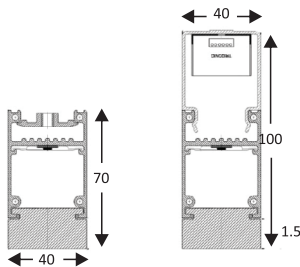

Technical description

Luminaire for indoor architectural linear lighting, LED color temperature is 6000 kelvin. A surface LED luminaire, flat direct light distribution with 20 mm opaque PMMA diffuser and body: extruded anodize aluminum (powder coating an option). Class I electrical, IP44 (IP54 only for option). Total power: 20 w/m, slave luminaire for DALI control (an option only) with LED converter. Chromaticity tolerance (initial MacAdam: 3). Color rendering Ra>80.

Dimensions: 1600 x 40 x 100 mm
 Total power: 32 w
 Luminaire luminous flux: 896 lm
 Luminaire efficacy: 28 lm/w
 Weight: 3.4 kg

Application

- ALUCOD ceiling
- Shopping mall
- Exhibition hall
- Food court