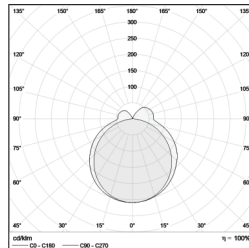

LIOSA MID

12PD102003

AREND

LED_Decoraive family	IP44	IK06	LED	25	5					
----------------------	------	------	-----	----	---	--	--	--	--	--

THE FAMILY OF SURFACE MOUNT AND PENDANT LED LINEAR DECORATIVE OPERATING AT 32W, 220-240 VAC INPUT. DELIVERING OUT STANDING PERFORMANCE OF 896LM.

Technical description

Luminaire for indoor architectural linear lighting, LED color temperature is 6000 kelvin. A surface LED luminaire, flat direct light distribution with 20 mm opaque PMMA diffuser and body: extruded anodize aluminum (powder coating an option). Class I electrical, IP44 (IP54 only for option). Total power: 20 w/m, slave luminaire for DALI control (an option only) with LED converter. Chromaticity tolerance (initial MacAdam: 3). Color rendering Ra>80.

Dimensions: 1600 x 40 x 100 mm
 Total power: 32 w
 Luminaire luminous flux: 896 lm
 Luminaire efficacy: 28 lm/w
 Weight: 3.4 kg

Application

- ALUCOD ceiling
- Shopping mall
- Exhibition hall
- Food court

Correlated color temperature: 6000 kelvin
 Rated median useful life: 50000h L70 at 25°C
 Luminaire input power: 32 w

Mounting and installation

Surface mounted (ceiling) using accessories to be ordered separately.