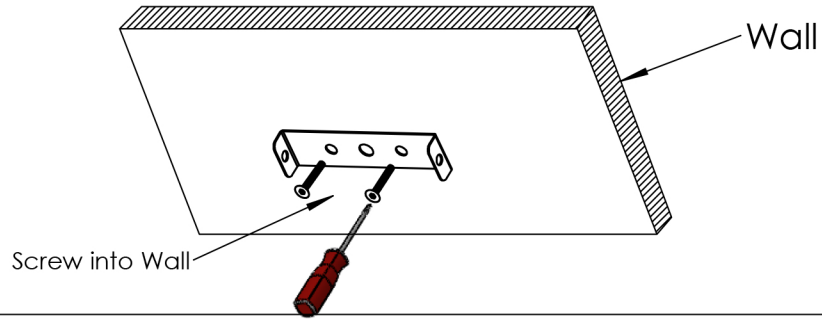

AREVIK ALULA

گروه روشنایی آرند

RAW BRASS MATERIAL
 PMMA OPTIC LENS
 WITHOUT ANY FRAGILE LAMP PARTS
 18 w TOTAL POWER
 2.8 Kg WEIGHT
 ALSO AVAILABLE IN BLACK , SILVER AND
 COPPER BODY

Step 1

Step 2

Step 3

Overview