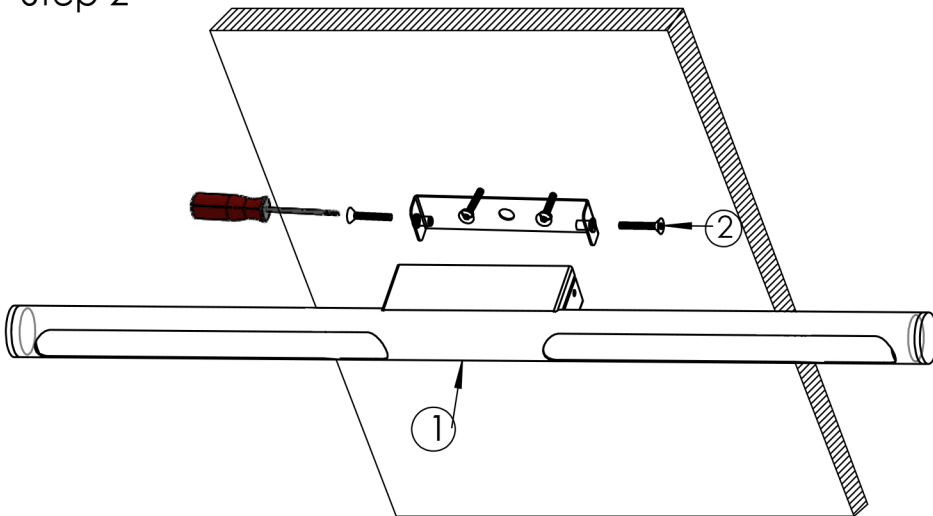

AREVIK ALULA

گروه روشنایی آرند

RAW BRASS MATERIAL
 PMMA OPTIC LENS
 WITHOUT ANY FRAGILE LAMP PARTS
 18 w TOTAL POWER
 2.8 Kg WEIGHT
 ALSO AVAILABLE IN BLACK , SILVER AND
 COPPER BODY

Step 1

Step 2

Step 3

Overview