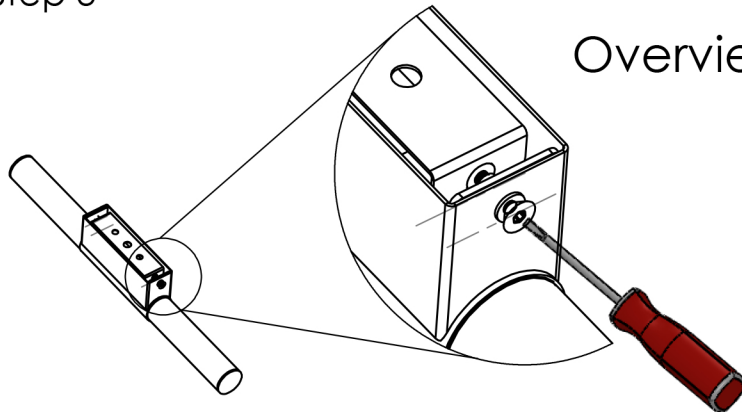

AREVIK ALULA

گروه روشنایی آرند

RAW BRASS MATERIAL
 PMMA OPTIC LENS
 WITHOUT ANY FRAGILE LAMP PARTS
 18 w TOTAL POWER
 2.8 Kg WEIGHT
 ALSO AVAILABLE IN BLACK , SILVER AND
 COPPER BODY

Step 1

Step 2

Step 3

Overview