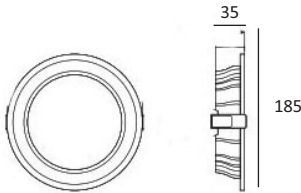

Technical description

Recessed Luminaire designed to use white LEDs for in be recessed , down light.downlight luminaire with 12w , 3000k (warm white) LEDs for in door applications. robust luminaire housings made from aluminum.high efficienecy LEDs tested to LM 80 standards, 40000hrs lifetime with lumen maintenance atL70. All LEDs are within a 2 step MacAdam ellipse to ensure color consistency.

Dimensions: Ø185 mm x 35 mm
 Total power: 12 w
 Luminaire luminous flux: 1080 lm
 Luminaire efficacy: 90 lm/w
 Weight: 0.7 kg

Application

- Hotel
- Restuaran
- Retail
- Home

Correlated color temperature: 3000 kelvin
 Rated median useful life: 40000h L70 at 25°C
 Luminaire input power: 12 w

Mounting and installation

Suitable for indoor recessed, ceiling mounting, cut out dimension: 153mm. Simple installation with fitting springs.

Options: