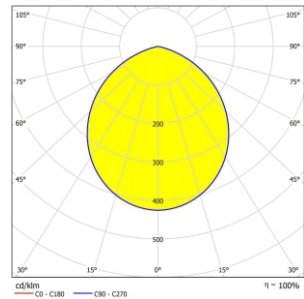

LED_Downlight family	IP54	lk03		-	-					
----------------------	------	------	--	---	---	--	--	--	--	--

THE FAMILY OF CEILING SURFACE MOUNTED AND PENDANT LED LIGHT OPERATING AT 12 W 220-240 VAC INPUT. DELIVERING OUT STANDING PERFORMANCE OF 1080LM.

Technical description

Recessed Luminaire designed to use white LEDs for in be recessed , down light.downlight luminaire with 12w , 3000k (warm white) LEDs for in door applications. robust luminaire housings made from aluminum.high efficienecy LEDs tested to LM 80 standards, 40000hrs lifetime with lumen maintenance atL70. All LEDs are within a 2 step MacAdam ellipse to ensure color consistency.

Dimensions: Ø185 mm x 35 mm
 Total power: 12 w
 Luminaire luminous flux: 1080 lm
 Luminaire efficacy: 90 lm/w
 Weight: 0.7 kg

Application

- Hotel
- Restuaran
- Retail
- Home

Correlated color temperature: 3000 kelvin
 Rated median useful life: 40000h L70 at 25°C
 Luminaire input power: 12 w