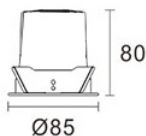

Dimensions: Ø85 x 80 mm

Total power: 10 w

Luminaire luminous flux: 700 lm

Luminaire efficacy: 70 lm/w

Weight: 0.54 kg

### Mounting and installation

Recessed(ceiling and wall) using spring bracket. Cut-out diameters: 75 mm

Options:

Reflector Material: PC Titanium	Reflector Material: PC Gold	Reflector Material: PC Chrome	Honey Comb Material: Size: Ø16.4, H1	Reflector Material: PC Matt Black	Reflector Material: PC Matt White	Reflector Material: PC Matt Silver				