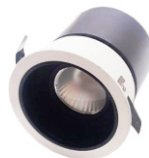

## 12PDL300104

AREND

LED_Downlight family	IP44	-		-	-			24°		
----------------------	------	---	--	---	---	--	--	-----	--	--

**THE FAMILY OF RECESSED MOUNT (CEILING ) Dark LIGHT LED DOWNLIGHT OPERATING AT 10W 220-240 VAC INPUT. DELIVERING OUT STANDING PERFORMANCE OF 700LM.**

### Technical description

Shazdeh made for lighting designers and architects, Darklight Design source and manufacture our own range of outstanding LED architectural fittings. Combining modern minimalist design with the finest components and using the latest technology, Darklight Design specialises in contemporary profile lighting, discrete yet powerful glare-free recessed downlights and high end exterior lighting solutions. The Darklight Design lighting collection is perfect for creating inspirational and innovative lighting schemes for domestic and commercial projects. The body is made of aluminum. Beam angel can be 15 , 24 and 38. Colour rendering index: Ra > 80. Chromaticity tolerance between multiple luminaires of up to 3 MacAdam ellipses.

Dimensions: Ø85 x 80 mm

Total power: 10 w

Luminaire luminous flux: 700 lm

Luminaire efficacy: 70 lm/w

Weight: 0.54 kg