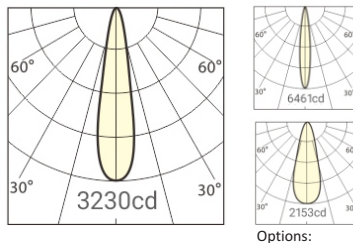

Dimensions: Ø85 x 80 mm

Total power: 10 w

Luminaire luminous flux: 700 lm

Luminaire efficacy: 70 lm/w

Weight: 0.54 kg