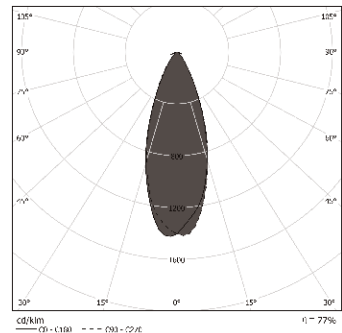

## 12PDL500104

AREND

LED_Decorative family	IP20	-		-	-			45		
-----------------------	------	---	--	---	---	--	--	----	--	--

**THE FAMILY OF CEILING SURFACE MOUNTED AND PENDANT LED LIGHT OPERATING AT 12W 220-240 VAC INPUT. DELIVERING OUT STANDING PERFORMANCE OF 1200LM.**

### Technical description

A high quality surface mounted round LED spot light, available in black or white finish. Light distribution and control is achieved through the choice of 5°, 12°, 24°, 38° or 45° beam angles. The LED source is fixed deep inside of the housing. Colour rendering index: Ra > 80. Chromaticity tolerance between multiple luminaires of up to 3 MacAdam ellipses.

Dimensions: Ø150 x 100 mm  
 Total power: 12 w  
 Luminaire luminous flux: 1200 lm  
 Luminaire efficacy: 100 lm/w  
 Weight: 0.8 kg