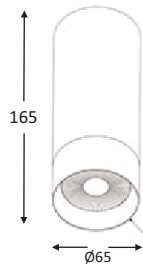

### Technical description

A high quality surface mounted round LED spot light, available in black or white finish. Light distribution and control is achieved through the choice of 5°, 12°, 24°, 38° or 45° beam angles. The LED source is fixed deep inside of the housing. Colour rendering index: Ra > 80. Chromaticity tolerance between multiple luminaires of up to 3 MacAdam ellipses.

Dimensions: Ø150 x 100 mm  
 Total power: 12 w  
 Luminaire luminous flux: 1200 lm  
 Luminaire efficacy: 100 lm/w  
 Weight: 0.8 kg