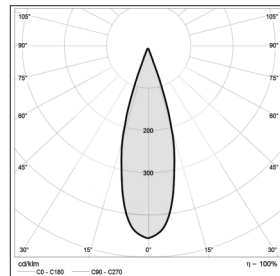

Technical description

Taban is offered in LED version with different optional reflectors for different beam angles. Directed light distribution, energy saving, glare control, and aesthetically beautiful design are among the highlights of this multi-down light. visually comfortable light for working living and learning. light where you need it, accommodate different. Body is Extruded aluminum profiles, White powder coated high pressure die-cast aluminum in combination with black powder coated cold rolled steel sheet. Reflector is anodized aluminum sheet and diffuser is PMMA. IP20 (IP44 just for option), Ik03. (LED color temperature is 3000 kelvin). Up to 80% energy saving compared to halogen. Downlight luminair with 3x35, warm with and cool white led for in door applications, Robust luminaries housings made of aluminum. All LEDs are with in 3 steps macadam ellipse to ensure color consistency.

Dimensions: 525 x 190 x 140 mm
 Total power: 3x35 w
 Luminaire luminous flux: 3x3300 lm
 Luminaire efficacy: 94 lm/w
 Weight: 2.6 kg

Application

- Restaurant
- Hotel
- Retail

Correlated color temperature: 3000 kelvin
 Rated median useful life: 50000h L70 at 25°C
 Luminaire input power: 3x35 w