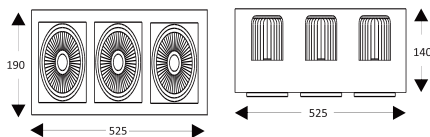

TABAN TRIPLET
12PDL700301

LED_Downlight family	IP20	IK03		-	T _a 25				
----------------------	------	------	--	---	-------------------	--	--	--	--

FAMILY OF RECESSED, LED MULTI DOWNLIGHT OPERATING AT 3x35W. 220-240 VAC INPUT DELIVERING- OUT STANDING PERFORMANCE OF 3x3300LM.

Technical description

Taban is offered in LED version with different optional reflectors for different beam angles. Directed light distribution, energy saving, glare control, and aesthetically beautiful design are among the highlights of this multi-down light. visually comfortable light for working living and learning. light where you need it, accommodate different. Body is Extruded aluminum profiles, White powder coated high pressure die-cast aluminum in combination with black powder coated cold rolled steel sheet. Reflector is anodized aluminum sheet and diffuser is PMMA. IP20 (IP44 just for option), Ik03. (LED color temperature is 3000 kelvin). Up to 80% energy saving compared to halogen. Downlight luminair with 3x35, warm with and cool white led for in door applications, Robust luminaries housings made of aluminum. All LEDs are with in 3 steps macadam ellipse to ensure color consistency.

Dimensions: 525 x 190 x 140 mm
 Total power: 3x35 w
 Luminaire luminous flux: 3x3300 lm
 Luminaire efficacy: 94 lm/w
 Weight: 2.6 kg

Application

- Restaurant
- Hotel
- Retail

Correlated color temperature: 3000 kelvin
 Rated median useful life: 50000h L70 at 25°C
 Luminaire input power: 3x35 w

Mounting and installation

Suitable for indoor recessed, ceiling mounting, cut out dimension:130x180mm. Simple installation with fitting springs.

Options: Body: