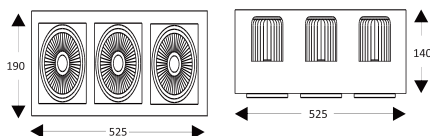

TABAN TRIPLET
12PDL700302

LED_Downlight family	IP20	IK03		-	T _a 25				
----------------------	------	------	--	---	-------------------	--	--	--	--

FAMILY OF RECESSED, LED MULTI DOWNLIGHT OPERATING AT 3x35W. 220-240 VAC INPUT DELIVERING- OUT STANDING PERFORMANCE OF 3x3300LM.

Technical description

Taban is offered in LED version with different optional reflectors for different beam angles. Directed light distribution, energy saving, glare control, and aesthetically beautiful design are among the highlights of this multi-down light. visually comfortable light for working living and learning. light where you need it, accommodate different. Body is Extruded aluminum profiles, White powder coated high pressure die-cast aluminum in combination with black powder coated cold rolled steel sheet. Reflector is anodized aluminum sheet and diffuser is PMMA. IP20 (IP44 just for option), Ik03. (LED color temperature is 4000 kelvin). Up to 80% energy saving compared to halogen. Downlight luminair with 3x35, warm with and cool white led for in door applications, Robust luminaries housings made of aluminum. All LEDs are with in 3 steps macadam ellipse to ensure color consistency.

Dimensions: 525 x 190 x 140 mm
 Total power: 3x35 w
 Luminaire luminous flux: 3x3300 lm
 Luminaire efficacy: 94 lm/w
 Weight: 2.6 kg

Application

- Restaurant
- Hotel
- Retail

Correlated color temperature: 4000 kelvin
 Rated median useful life: 50000h L70 at 25°C
 Luminaire input power: 3x35 w

Mounting and installation

Suitable for indoor recessed, ceiling mounting, cut out dimension:130x180mm. Simple installation with fitting springs.

Options: Body: