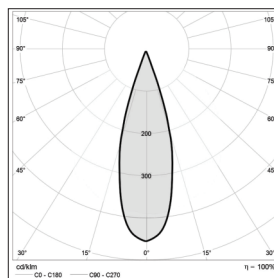

Technical description

Taban is offered in LED version with different optional reflectors for different beam angles. Directed light distribution, energy saving, glare control, and aesthetically beautiful design are among the highlights of this multi-down light. visually comfortable light for working living and learning. light where you need it, accommodate different. Body is Extruded aluminum profiles, White powder coated high pressure die-cast aluminum in combination with black powder coated cold rolled steel sheet. Reflector is anodized aluminum sheet and diffuser is PMMA. IP20 (IP44 just for option), Ik03. (LED color temperature is 4000 kelvin). Up to 80% energy saving compared to halogen. Downlight luminair with 3x35, warm with and cool white led for in door applications, Robust luminaries housings made of aluminum. All LEDs are with in 3 steps macadam ellipse to ensure color consistency.

Dimensions: 525 x 190 x 140 mm
 Total power: 3x35 w
 Luminaire luminous flux: 3x3300 lm
 Luminaire efficacy: 94 lm/w
 Weight: 2.6 kg

Application

- Restaurant
- Hotel
- Retail

Correlated color temperature: 4000 kelvin
 Rated median useful life: 50000h L70 at 25°C
 Luminaire input power: 3x35 w

Mounting and installation

Suitable for indoor recessed, ceiling mounting, cut out dimension:130x180mm. Simple installation with fitting springs.

Options: Body: