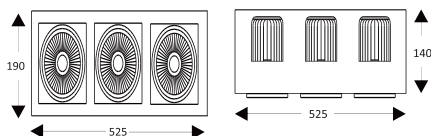

TABAN TRIPLET
12PDL700303

LED_Downlight family	IP20	IK03		-	T _a 25					
----------------------	------	------	--	---	-------------------	--	--	--	--	--

FAMILY OF RECESSED, LED MULTI DOWNLIGHT OPERATING AT 3x35W. 220-240 VAC INPUT DELIVERING- OUT STANDING PERFORMANCE OF 3x3300LM.

Technical description

Taban is offered in LED version with different optional reflectors for different beam angles. Directed light distribution, energy saving, glare control, and aesthetically beautiful design are among the highlights of this multi-down light. visually comfortable light for working living and learning. light where you need it, accommodate different. Body is Extruded aluminum profiles, White powder coated high pressure die-cast aluminum in combination with black powder coated cold rolled steel sheet. Reflector is anodized aluminum sheet and diffuser is PMMA. IP20 (IP44 just for option), Ik03. (LED color temperature is 6000 kelvin). Up to 80% energy saving compared to halogen. Downlight luminair with 3x35, warm with and cool white led for in door applications, Robust luminaries housings made of aluminum. All LEDs are with in 3 steps macadam ellipse to ensure color consistency.

Dimensions: 525 x 190 x 140 mm
 Total power: 3x35 w
 Luminaire luminous flux: 3x3300 lm
 Luminaire efficacy: 94 lm/w
 Weight: 2.6 kg

Application

- Restaurant
- Hotel
- Retail

Correlated color temperature: 6000 kelvin
 Rated median useful life: 50000h L70 at 25°C
 Luminaire input power: 3x35 w

Mounting and installation

Suitable for indoor recessed, ceiling mounting, cut out dimension:130x180mm. Simple installation with fitting springs.

Options: Body: