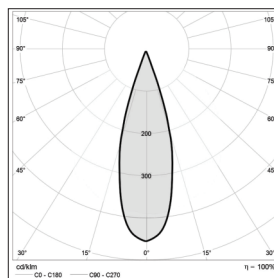

Technical description

Taban is offered in LED version with different optional reflectors for different beam angles. Directed light distribution, energy saving, glare control, and aesthetically beautiful design are among the highlights of this multi-down light. visually comfortable light for working living and learning. light where you need it, accommodate different. Body is Extruded aluminum profiles, White powder coated high pressure die-cast aluminum in combination with black powder coated cold rolled steel sheet. Reflector is anodized aluminum sheet and diffuser is PMMA. IP20 (IP44 just for option), Ik03. (LED color temperature is 6000 kelvin). Up to 80% energy saving compared to halogen. Downlight luminair with 3x35, warm with and cool white led for in door applications, Robust luminaries housings made of aluminum. All LEDs are with in 3 steps macadam ellipse to ensure color consistency.

Dimensions: 525 x 190 x 140 mm
 Total power: 3x35 w
 Luminaire luminous flux: 3x3300 lm
 Luminaire efficacy: 94 lm/w
 Weight: 2.6 kg

Application

- Restaurant
- Hotel
- Retail

Correlated color temperature: 6000 kelvin
 Rated median useful life: 50000h L70 at 25°C
 Luminaire input power: 3x35 w

Mounting and installation

Suitable for indoor recessed, ceiling mounting, cut out dimension:130x180mm. Simple installation with fitting springs.

Options: Body: