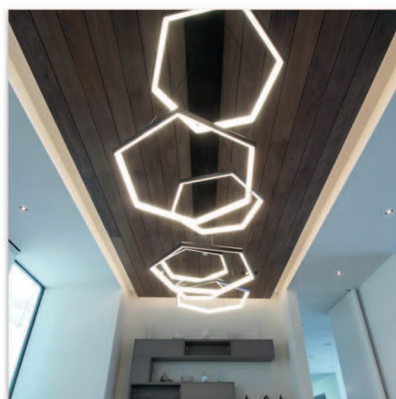

HOT PRODUCTS

CURVE LINE

(Only for project orders)

SQUARE LINE

RING LINE

POLY LINE