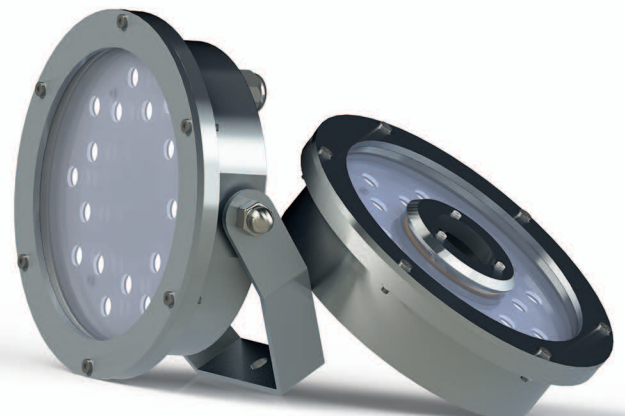

Lina Affiance

Dimensions: Ø 20 x 5 cm
Total power: 30 w
(R-G-B) (RGB) (RGBW)
(DMX Self control)
(Can produce mono color temperature)

SOROOSH THE FAMILY OF RECESSED AND DECORATIVE LINEAR

Soroosh

Dimensions: 100 x 5 x 3.5 cm
Total power: 12 w
(Length, color temperature and body color are customized according to customer requirements)