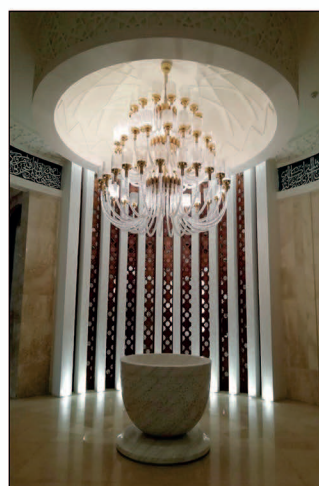

LEI MINI UP-T

Dimensions: Ø4.5 x 7 cm
Total power: 3.5 w
Cutting: Ø3.5 cm
(color temperature and body color are customized according to customer requirements)