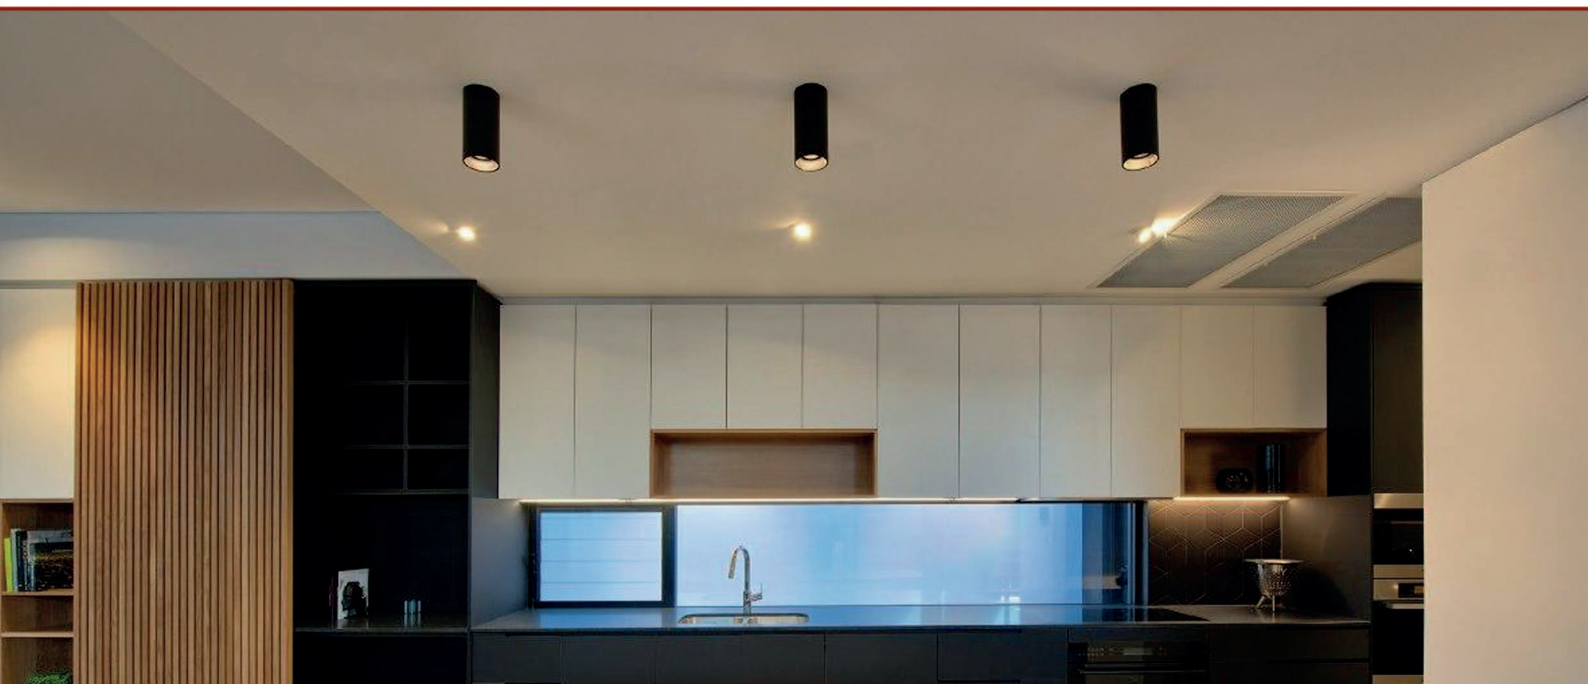

Dimensions: 20 x 11 x 10 cm
Total power: 2 x 7 w or GU10
Cutting: 19 x 10 cm
Color temperature are customized according to customer requirements

Bahar triple

Dimensions: 29 x 11 x 10 cm
Total power: 3 x 7 w or GU10
Cutting: 28 x 10 cm
Color temperature are customized according to customer requirements